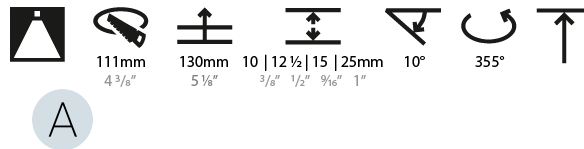

Ø 107mm 4 3/16"