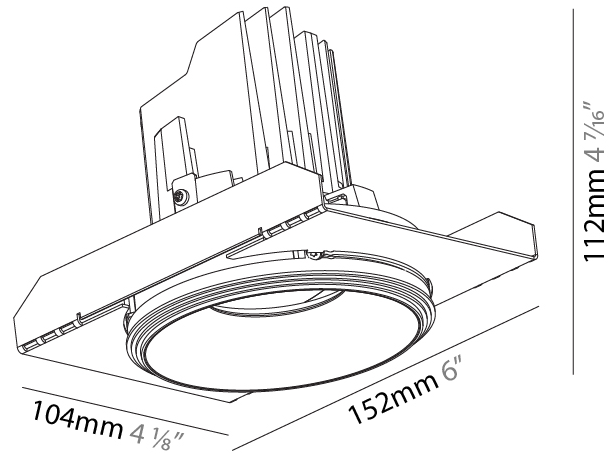

ELECTRICAL

Lamp Type: LED (Zhaga Standard)
Input Wattage (W): 13.2 / 16.5
Total Output Wattage (W): 12.1 / 14.7
Dimming: Tri-Mode (Non-Dimming and Phase Dimming (120Vac only) and 0-10V Dimming)
Driver Included: No
Driver Location: Recessed Housing
Driver Type: Constant Current - Universal
Driver Class: Class 2
Housing: See components
Input Voltage (V): 120 - 277
Constant Current (MA): 350

LED

Number of LEDs: 1
Color Temperature (°K): 2700 / 3000 / 3500 / 4000
Max. Delivered Lumen (lm): 850 / 950 / 1019 / 1040
Nominal Lumen (lm): 960 / 1070 / 1156 / 1180
CRI: >90 CRI
Efficiency (%): 88.5
Lamp Life (hrs): 50000
Upon Request: RGB-W Tunable White Special Color Temperature Special LED

OPTICAL

Reflector°: 10
Adjustability: Rotational 355°; Tilt 10°
Upon Request: Special Beam Angles

RATINGS AND CERTIFICATIONS

Zaneen Group Inc. © 2024, T 1800-388-3382, F 416-247-9319, www.zaneen.com
Certified By: Certified for North American Standards
Available for International specifications by adding "INT" at the end of the existing Model #. For assistance on 'custom' specifications, contact zteam@zaneen.com.
IP Rating: IP20
If a conflict occurs to supply the best product, we reserve the right to change specifications or materials without notice. The most recent specification sheets are found at zaneen.com